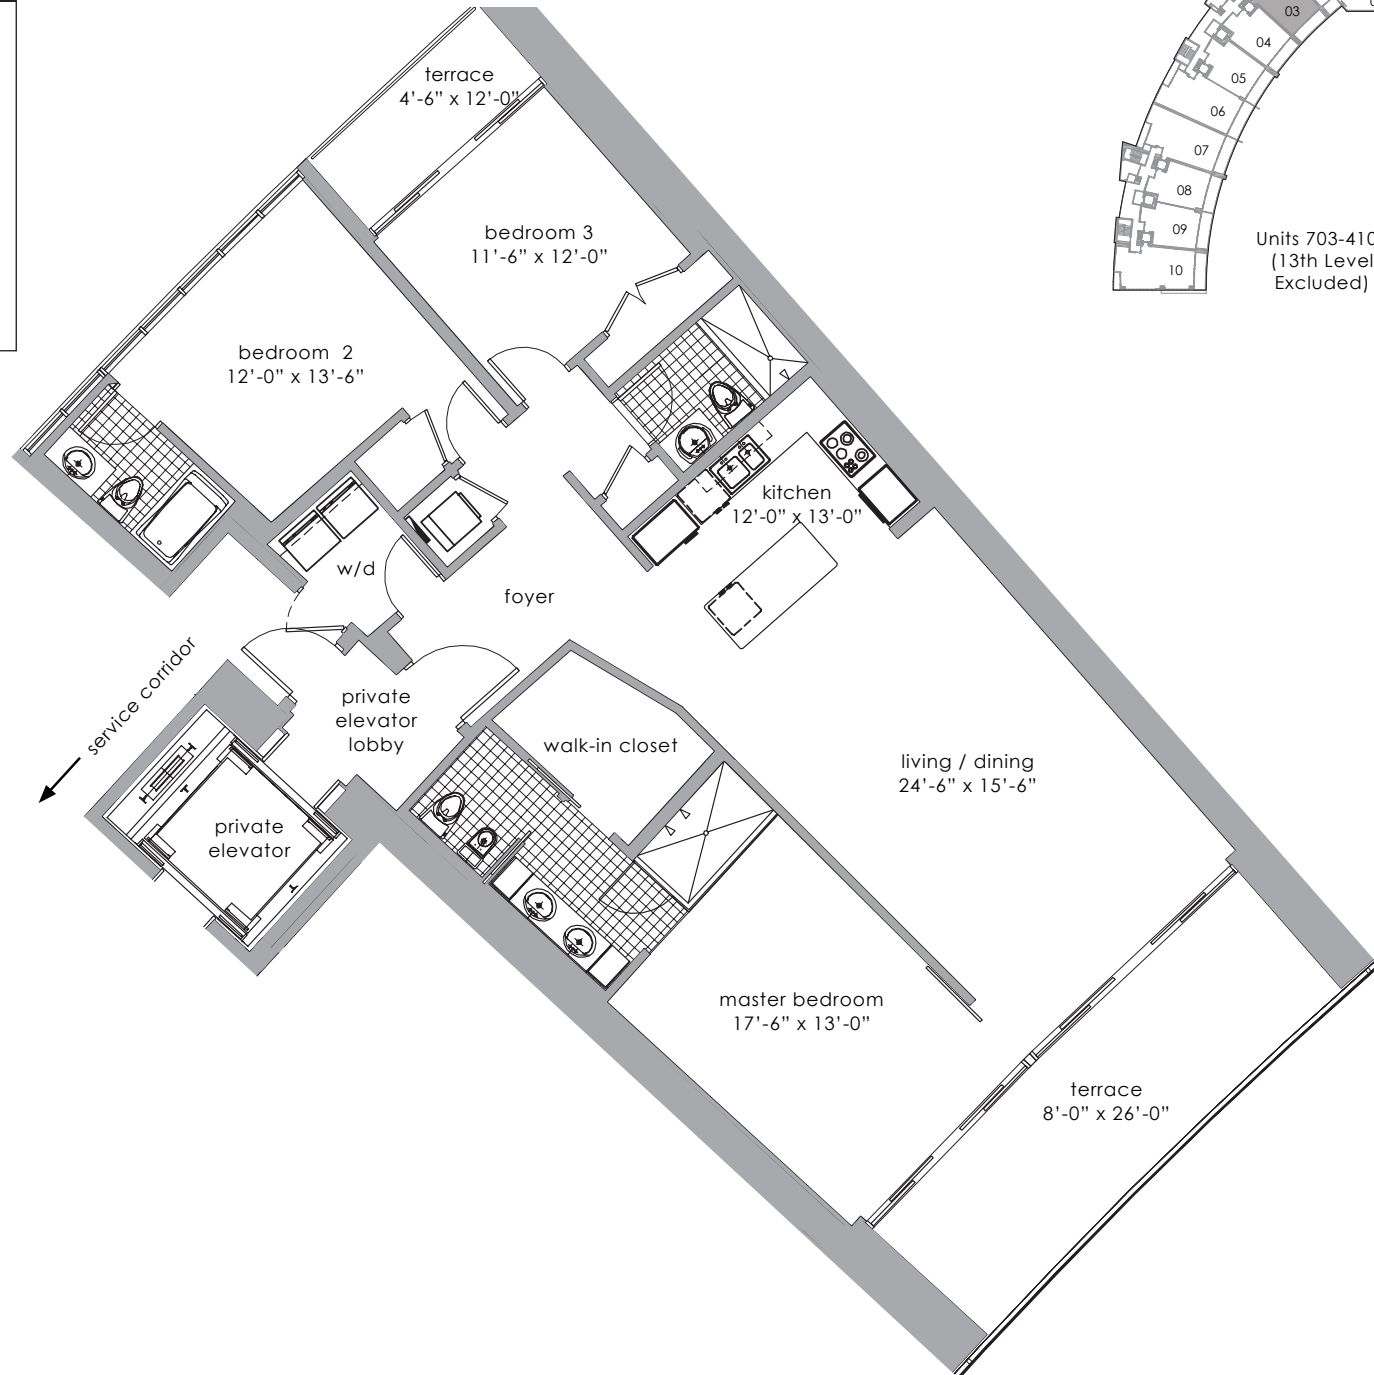

**3 bedrooms, 3 bathrooms**  
Line 03

	SF	M <sup>2</sup>
LIVING AREA	1,842	171.1
TERRACES	300	27.9
TOTAL	2,142	199.0

Units 703-4103  
(13th Level  
Excluded)

NOT TO SCALE

Biscayne Boulevard

North Bayshore Drive