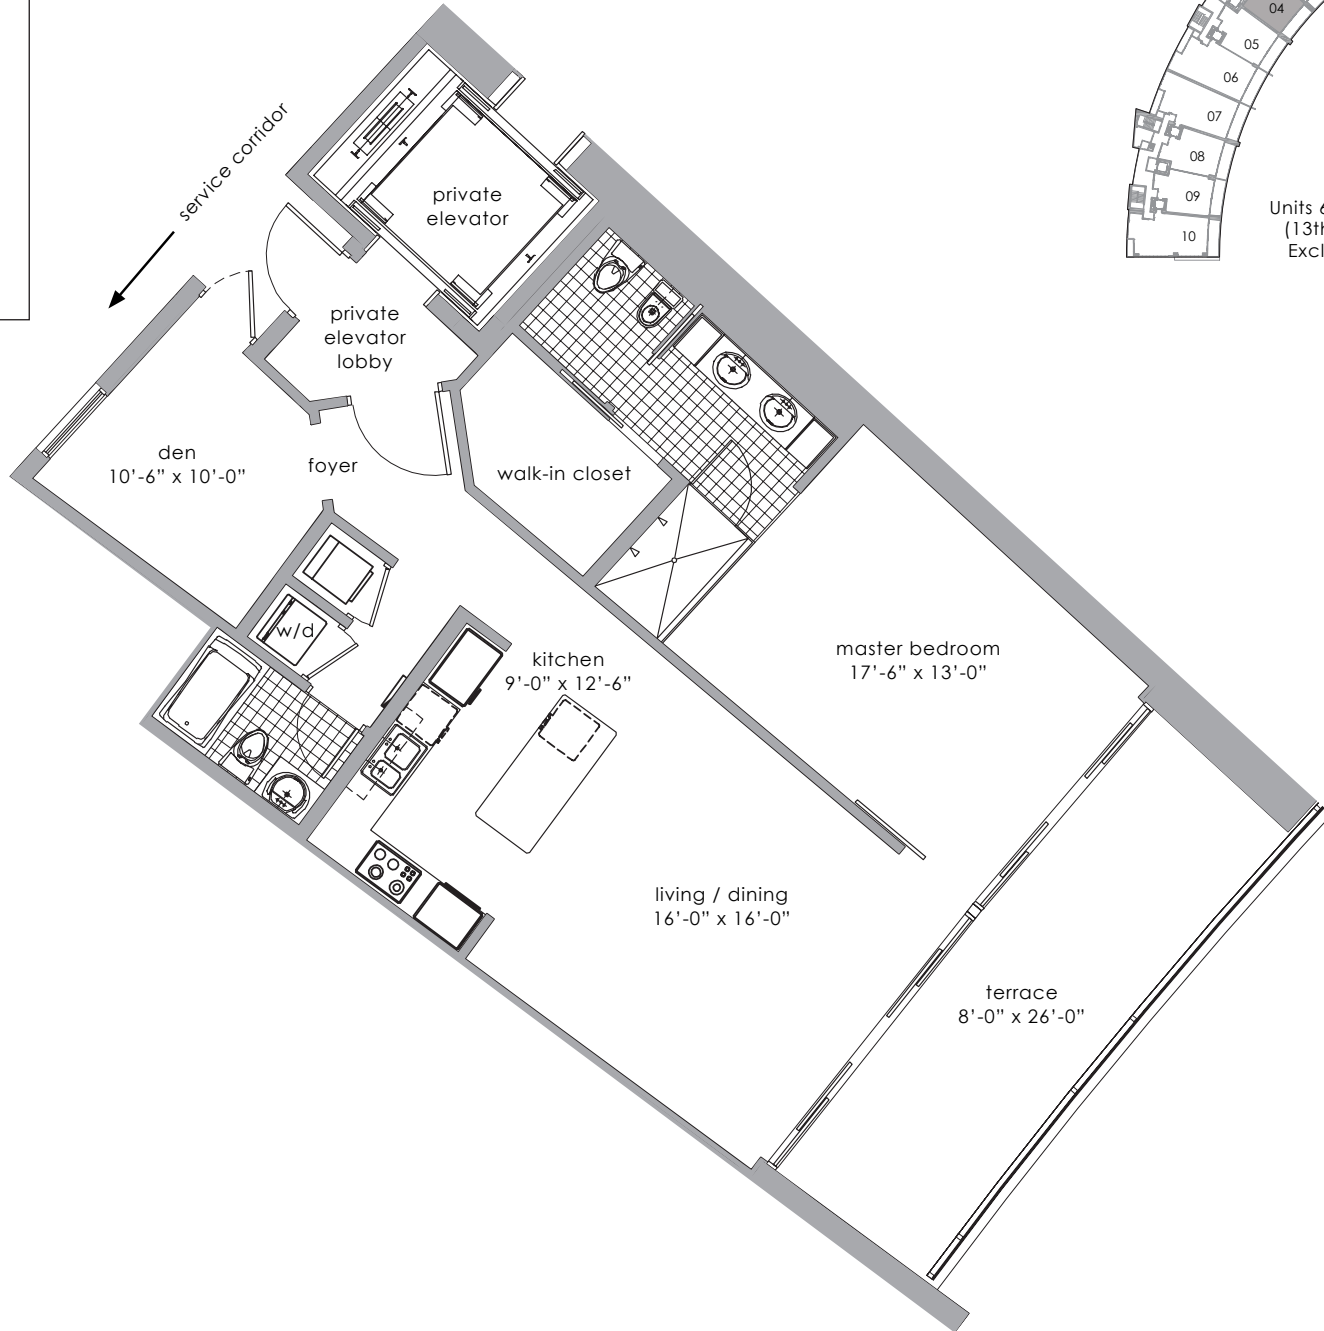

**1 bedroom + den, 2 bathrooms**  
Line 04

	SF	M <sup>2</sup>
LIVING AREA	1,240	115.2
TERRACE	243	22.6
TOTAL	1,483	137.8

Biscayne Boulevard

North Bayshore Drive

NOT TO SCALE