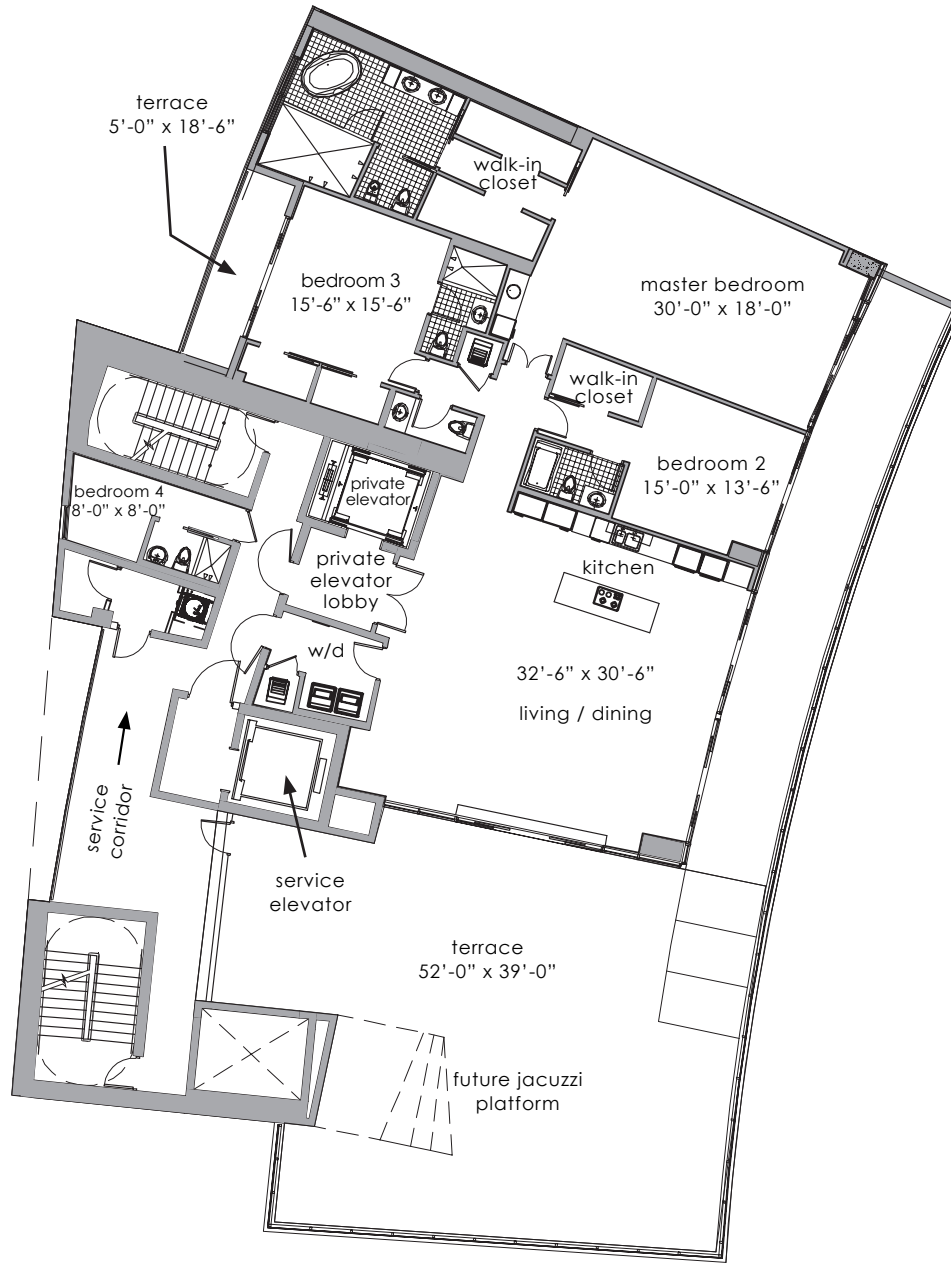

PENTHOUSE 3807

4 bedrooms, 4.5 bathrooms

	SF	M ²
LIVING AREA	3,415	317.3
TERRACE	2,416	224.4
TOTAL	5,831	541.7

Biscayne Boulevard

North Bayshore Drive

NOT TO SCALE