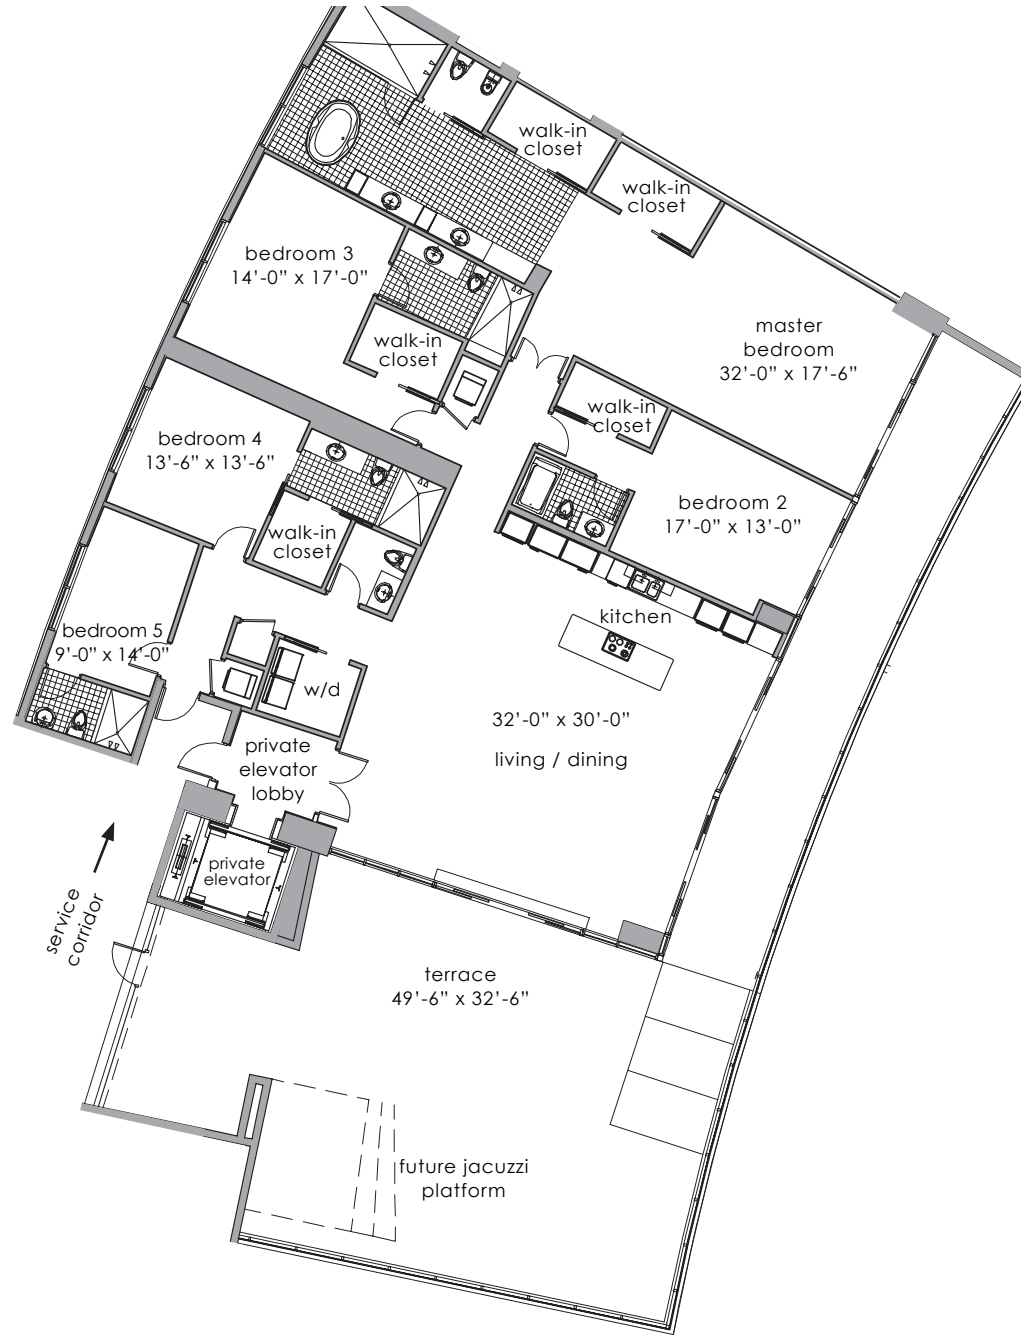

**PENTHOUSE 3906**

5 bedrooms, 5.5 bathrooms

	SF	M <sup>2</sup>
LIVING AREA	3,996	371.2
TERRACE	1,945	180.7
TOTAL	5,941	551.9

Biscayne Boulevard

North Bayshore Drive

BISCAYNE BAY

NOT TO SCALE