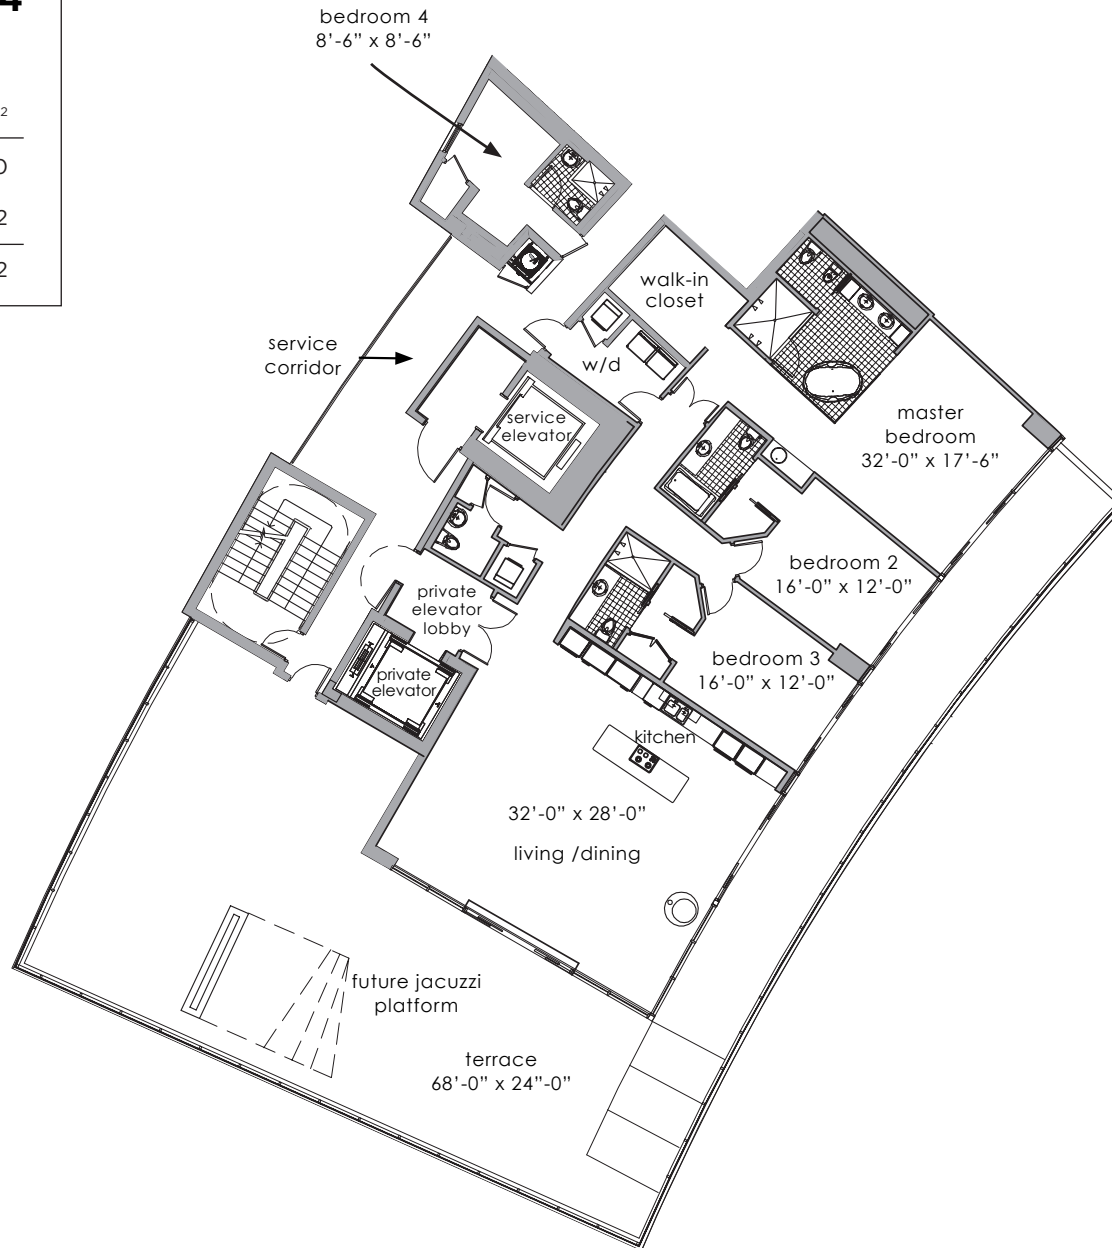

PENTHOUSE 4104

4 bedrooms, 4.5 bathrooms

	SF	M ²
LIVING AREA	3,003	279.0
TERRACE	2,435	226.2
TOTAL	5,438	505.2

CITY VIEW

Biscayne Boulevard

North Bayshore Drive

BISCAYNE BAY

NOT TO SCALE