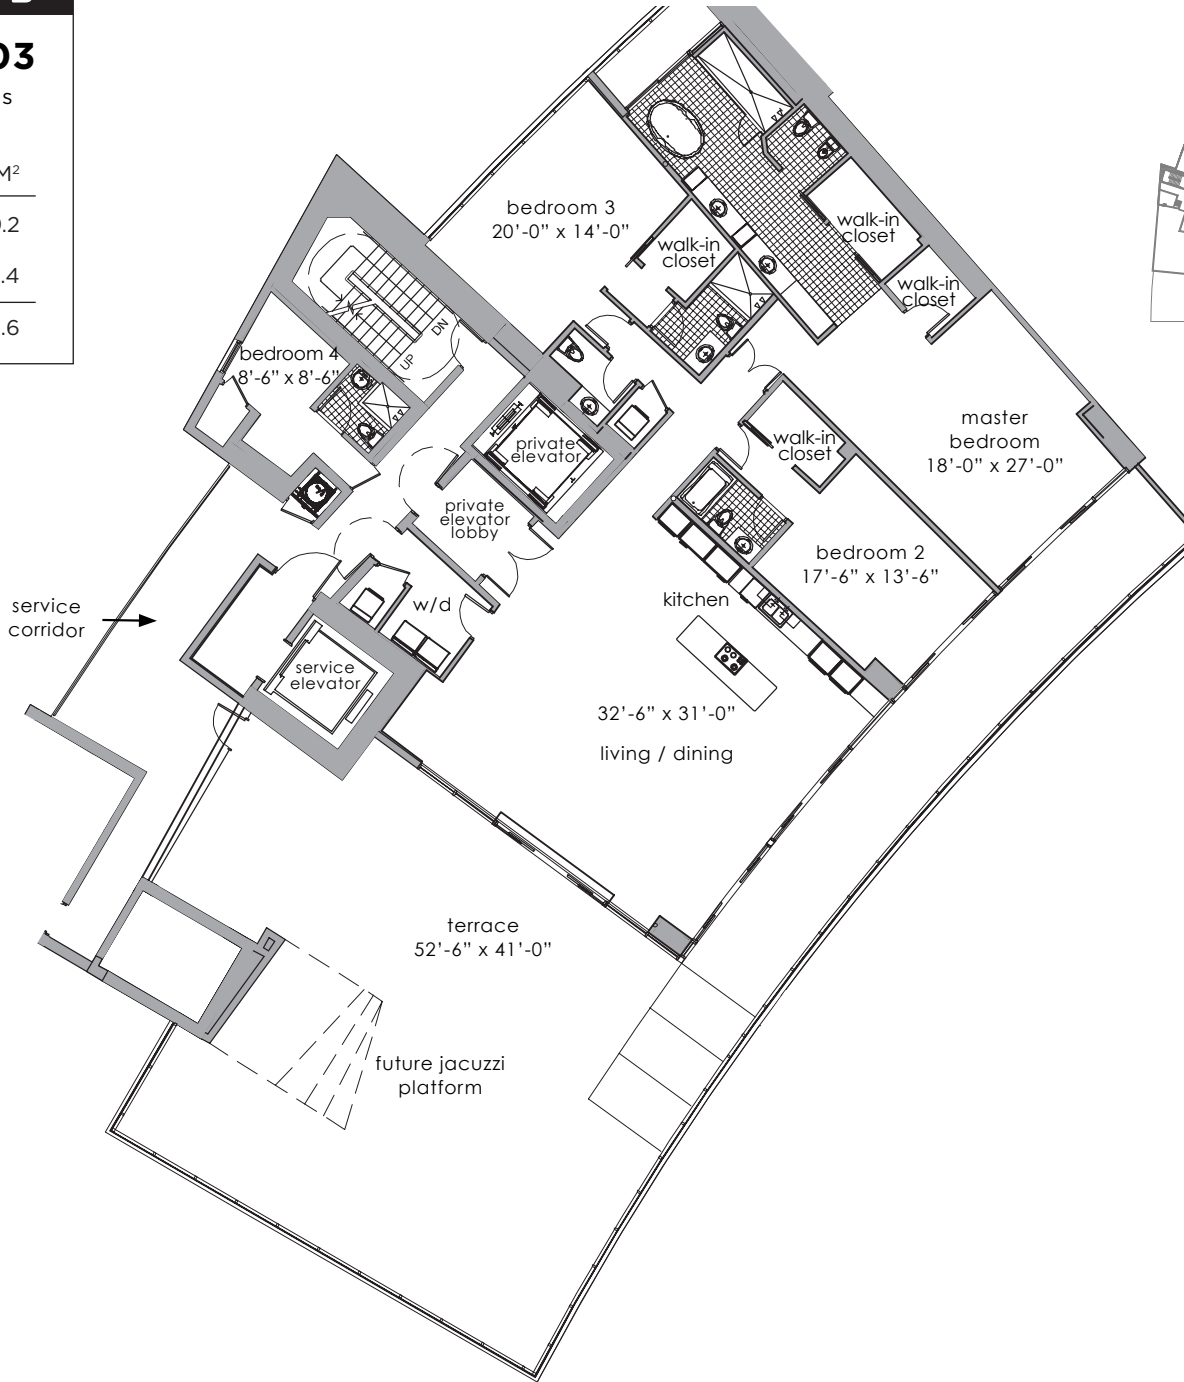

PENTHOUSE 4203

4 bedrooms, 4.5 bathrooms

	SF	M ²
LIVING AREA	3,436	319.2
TERRACE	2,405	223.4
TOTAL	5,841	542.6

CITY VIEW

Biscayne Boulevard

North Bayshore Drive

BISCAYNE BAY

NOT TO SCALE