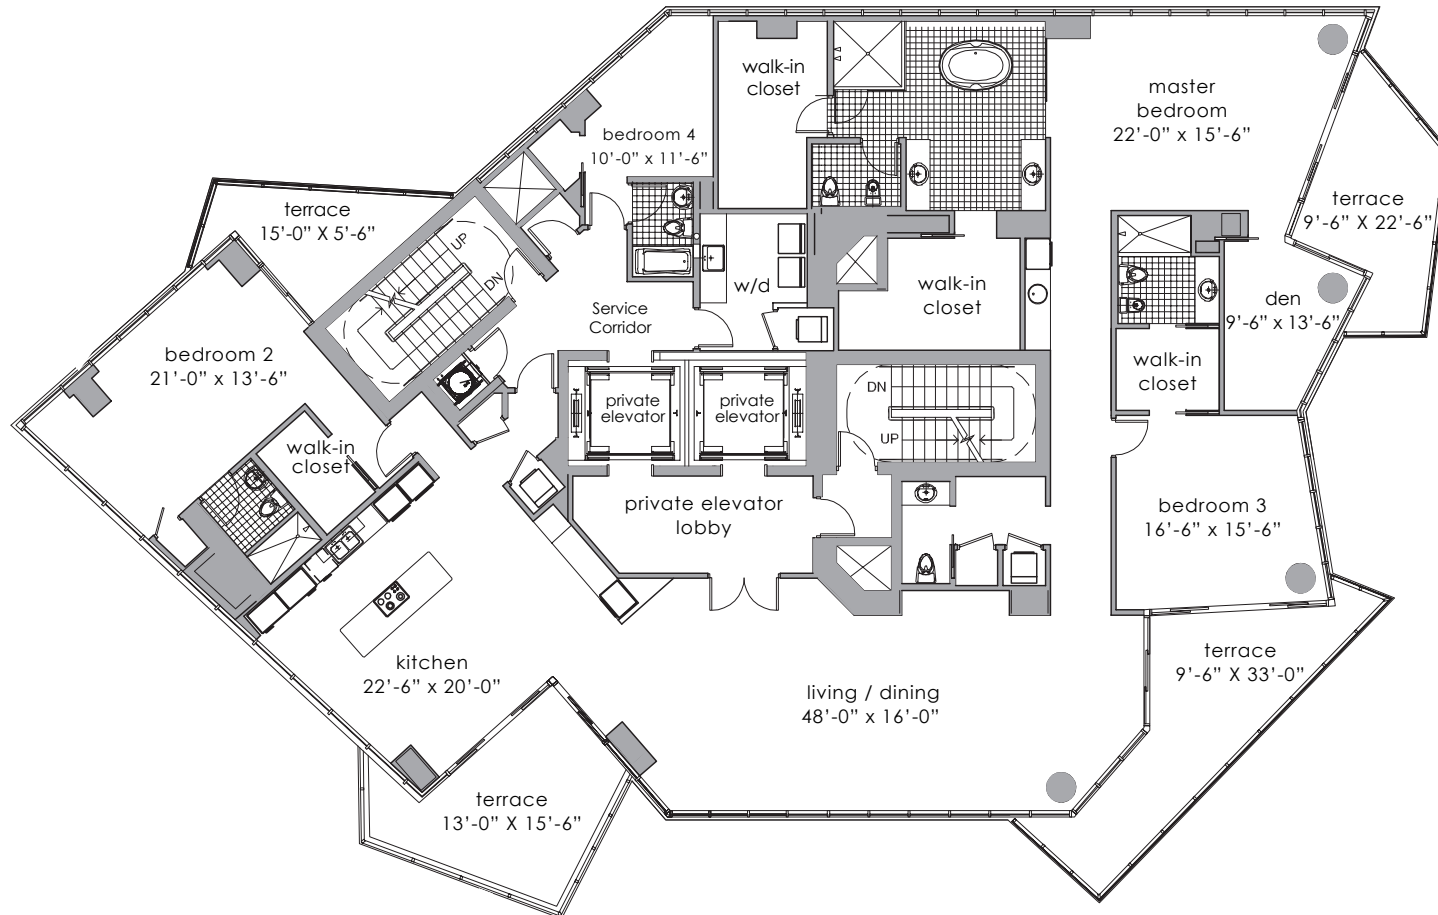

**PENTHOUSE 4701**

4 bedrooms + den, 4.5 bathrooms

	SF	M <sup>2</sup>
LIVING AREA	4,437	412.2
TERRACES	736	68.4
TOTAL	5,173	480.6

NOT TO SCALE

Biscayne Boulevard

North Bayshore Drive