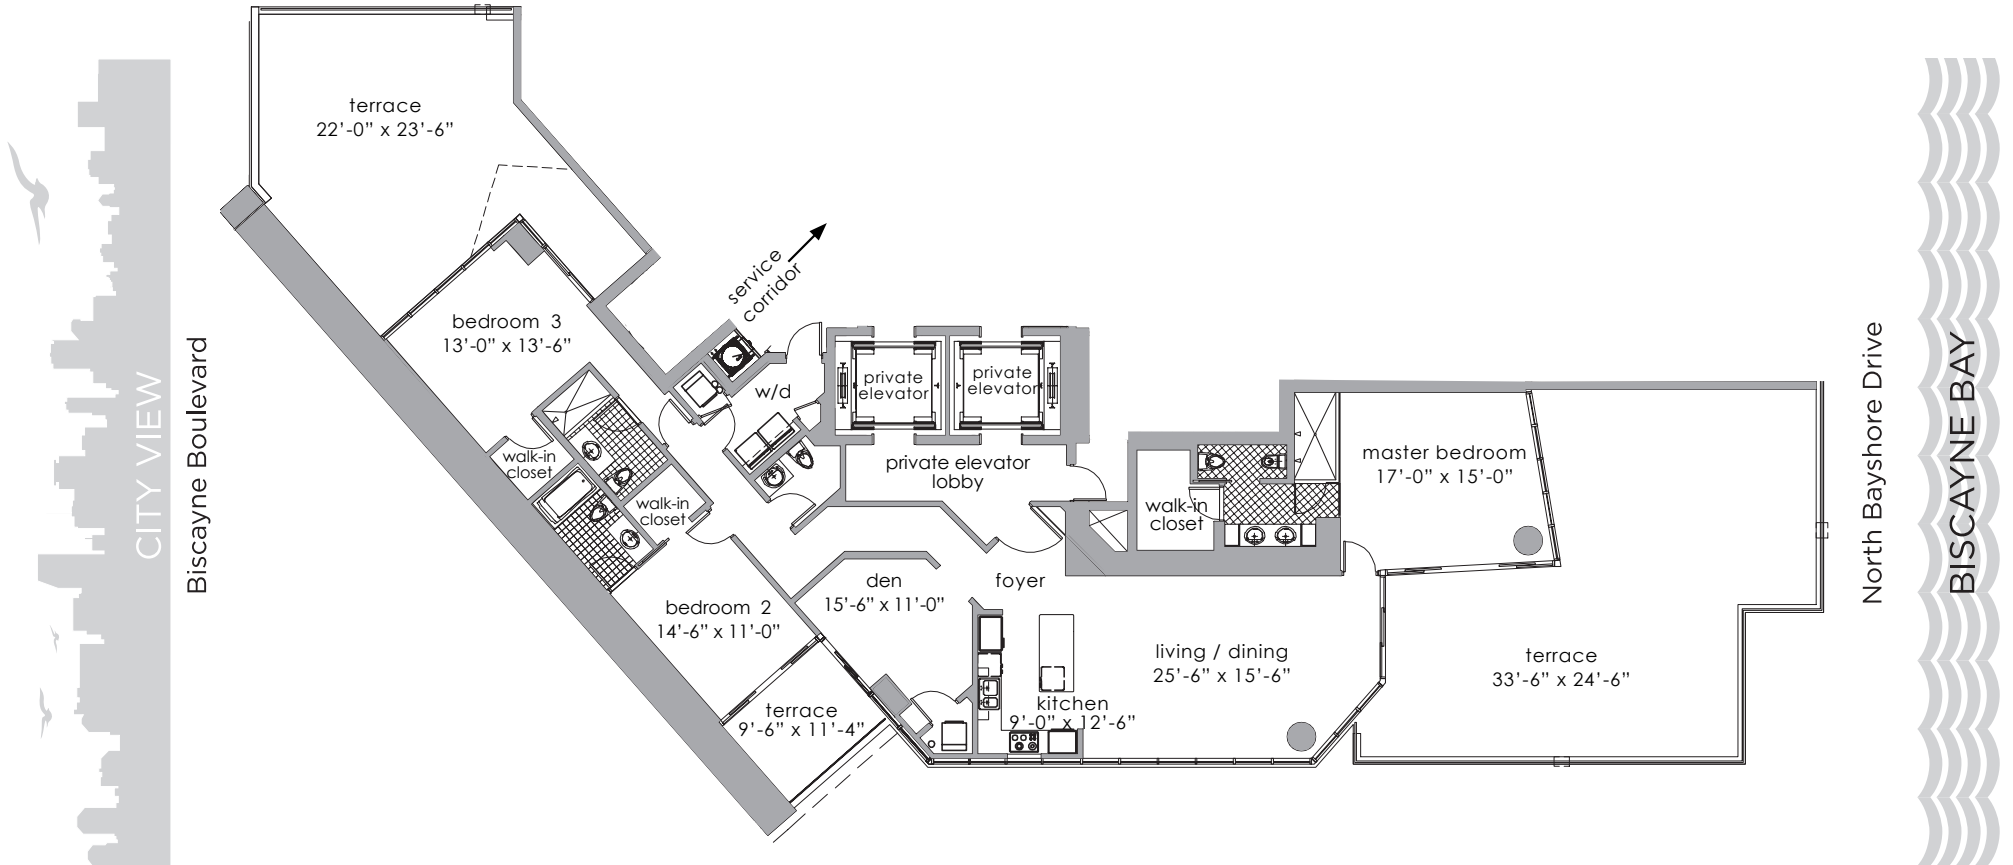

RESIDENCE 502

3 bedrooms + den, 3.5 bathrooms

	SF	M ²
LIVING AREA	2,353	112.6
TERRACES	1,656	22.5
TOTAL	4,009	135.3

NOT TO SCALE