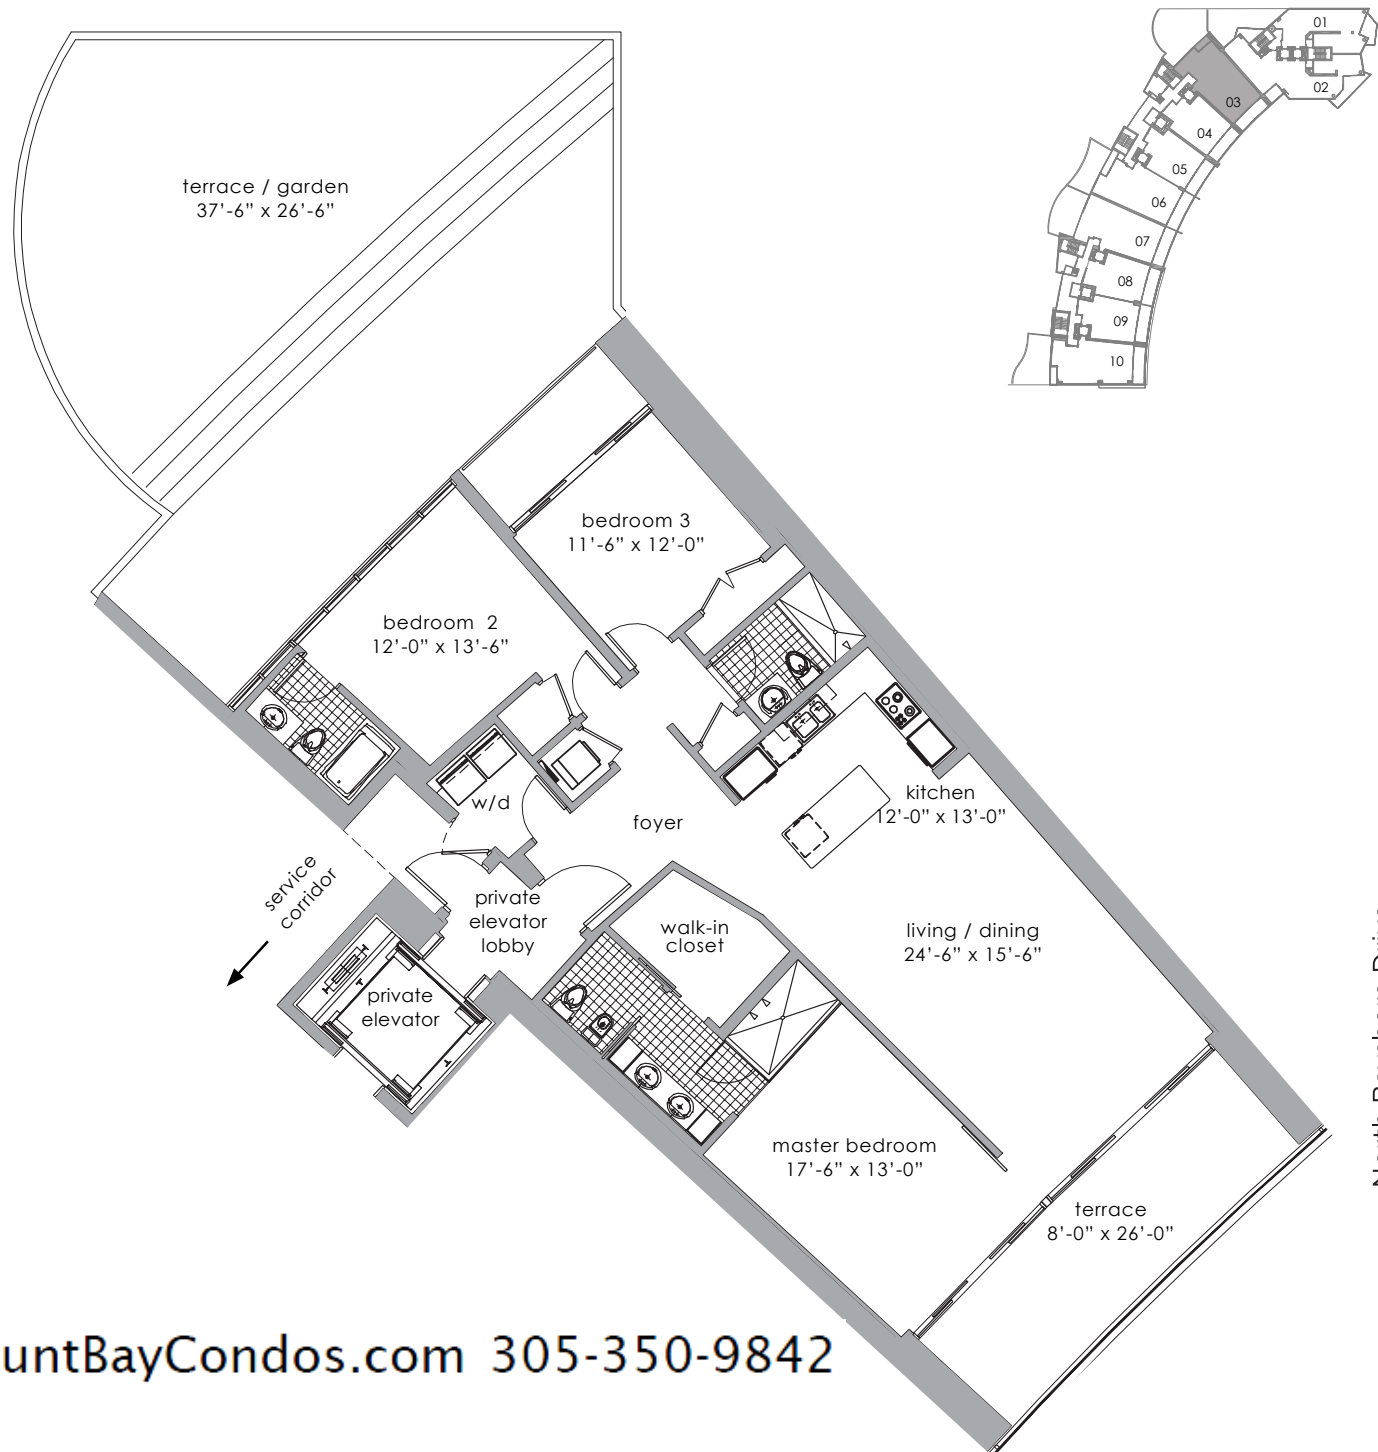

paramountbay

RESIDENCE 603

3 bedrooms, 3 bathrooms

	SF	M ²
LIVING AREA	1,842	171.1
TERRACES	1,452	134.9
TOTAL	3,294	306.0

Biscayne Boulevard

North Bayshore Drive

www.ParamountBayCondos.com 305-350-9842

NOT TO SCALE